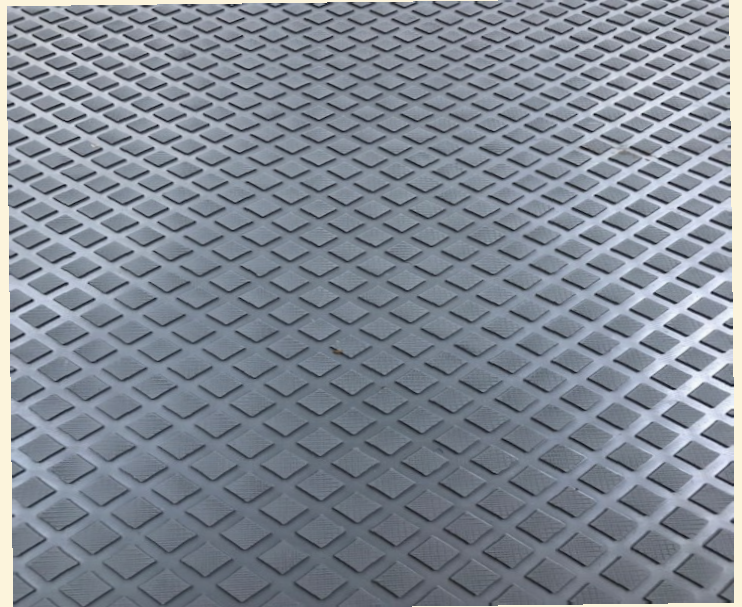

A Premium grade Rubber matting with a safe non slip pattern. Excellent anti-slip characteristics for applications involving excessive amounts of water and liquids.

Attractive and hard wearing Rhombus is ideal for steep or inclined areas especially walkways also excellent on boats, ships or any marine environments.

For use indoor or outdoor applications, can be stuck or loose laid on any stable substrates.

Hardness:	70
Density SG:	1.4
Tensile Strength:	4.0Mpa
Elongation:	150%
Abrasion Resistance	200mm3
Temperature Range	-20/+70degrees C

Thickness:(mm)	3.5
Roll size (10m x 1m):	EX STOCK
Weight/ M2 (kgs- appx):	3.4
Colours:	Black, Blue, Grey

**Custom Cut Sizes Available**

### MD591 Suretred Rhombus Matting Performance.

Aesthetically pleasing and decorative. Extremely hard wearing and colour fast. Comfortable for long standing periods. Secure safe underfoot and anti slip.