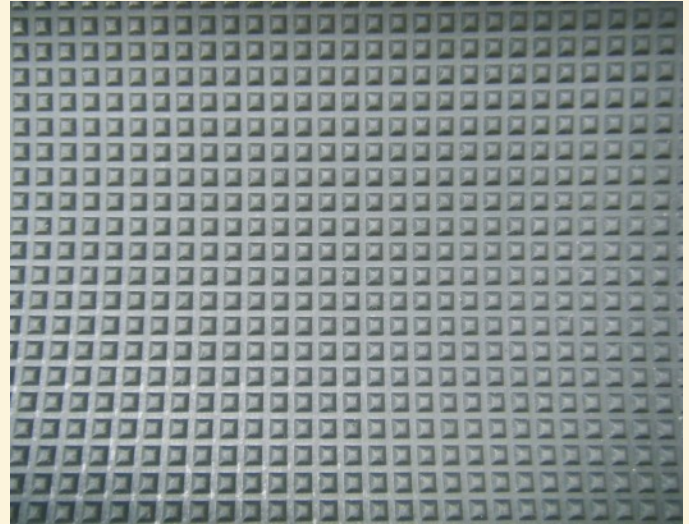

...the choice matters

Suretred MD597
Pyramid Pattern Rubber Matting

www.matsdirect.co.uk

General-purpose SBR synthetic/natural Rubber matting. Pyramid pattern high relief design surface offers excellent anti-slip characteristics from any direction of approach.

Aesthetically pleasing and hard wearing Rubber flooring, ideal for many uses in many environments.

Suretred pyramid Rubber mats can be stuck directly over existing hard flooring in most cases.

Ideally suited for loose lay applications for walkways, treadmats, runners and general purpose industrial and commercial areas.

Colours:	Black	Thickness:(mm)	3,4,6
Hardness:	65 shore A	Roll size(10m x 1m):	EX STOCK
Tensile:	3.0 Mp	Roll size (10m x 1.2m):	EX STOCK
Elongation	150%	Weight/ M2 (kgs- appx):	3.5 @ 3mm
Temperature Range:	-20/+70 Deg C		
Abrasion Resistance:	325 mm ³		

MD597 Suretred Pyramid Matting Performance.

- Outstanding soil retention and moisture dispersion properties
- Extremely hard working Rubber mats
- Positive safe grip from multidirectional pattern

Colour Fastness