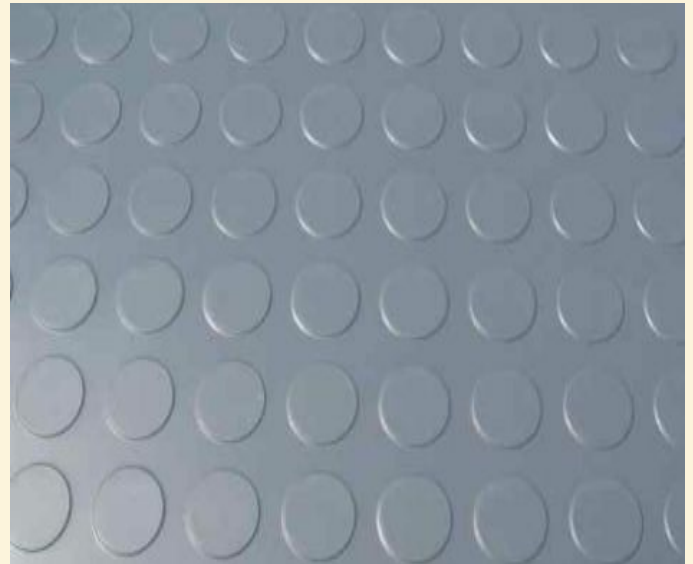

Suretred MD599  
Coin Pattern Rubber Matting

...the choice matters

www.matsdirect.co.uk

Circle coin pattern roll is a 3mm thick flexible Rubber stud flooring with a circular coin pattern profile finish to achieve a hard wearing, anti-slip aesthetically pleasing look.

Circle coin is ideal for floor areas of light medium or heavy traffic.

Offering multi purpose use in entrance areas, store rooms, work areas, corridors, medical centres, railway and bus station halls, airports, school facilities, shower rooms, bathrooms, stair cases, play areas, kitchens, garages, shop floors etc.

<b>Colour:</b>	Grey, Black.	<b>Thickness:mm</b>	3
<b>Hardness:</b>	70 shore A	<b>Weight/M2 (Kg- Approx):</b>	4.8
<b>Tensile:</b>	4.0 Mp	<b>Roll size (10m x 1.2m):</b>	EX STOCK
<b>Elongation</b>	150%		
<b>Temperature Range:</b>	-20/+70DegC		
<b>Abrasion Resistance:</b>	200 mm3		

**MD599 Suretred Coin Pattern Matting Performance.**

- Aesthetically pleasing and decorative.
- Extremely hard wearing compound.
- Secure & safe underfoot and anti-slip.

**Colour Fastness**

To sunlight, general cleaning and remedial treatment