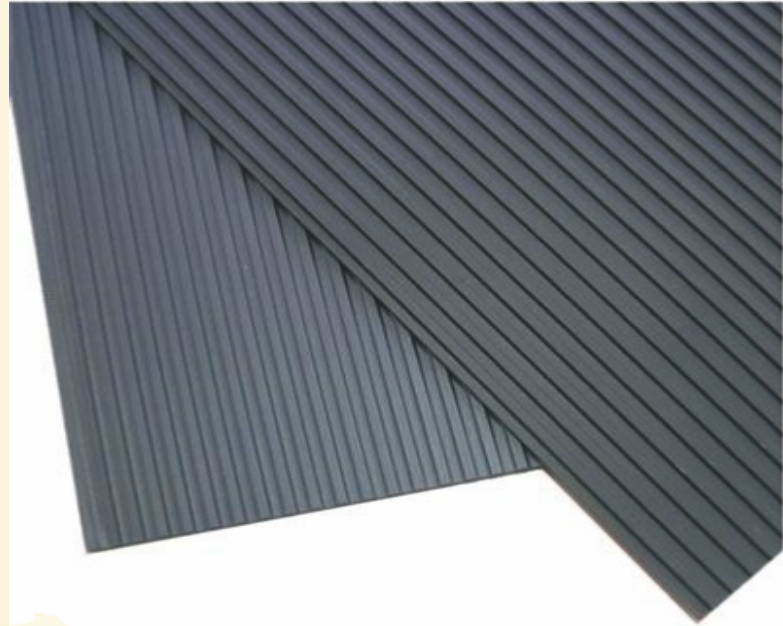

A Premium grade PVC runner roll matting

With a square rib pattern on both one side and a plain smooth finish on the other side.

Superb Chemical, Oil and Grease Resistance will not harbour bacterial growth.

Tough durable, lightweight this product is ideal for general purpose usage including work stations, bar areas and walkways.

**Colour:** Blue, Black, Grey, Red  
Green

**Tensile:** 3.0 Mpa

**Elongation:** 200%

## MD669 Suremat Rib Pattern Matting Performance.

Easily cleanable and hygienic.

Durable and resilient.

Fluted anti-slip properties.