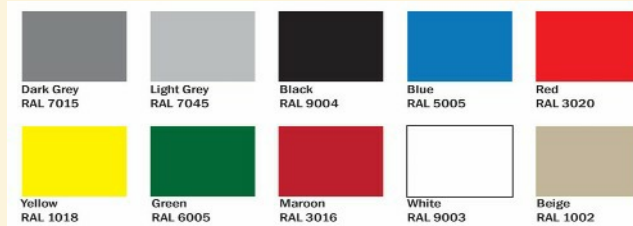

...the choice matters

Suremat

MD530

Circle Stud PVC Interlocking Tiles

www.matsdirect.co.uk

Manufactured from a high quality soft feel PVC.

The popular circle stud pattern being ideal for traffic from any direction.

A sharp fixed blade knife and straight edge will trim the product as required.

Colours:

Thickness: mm

5

Weight/Tile (Kg- Approx):

1.2

Tile size (500mm x 500mm):

EX STOCK