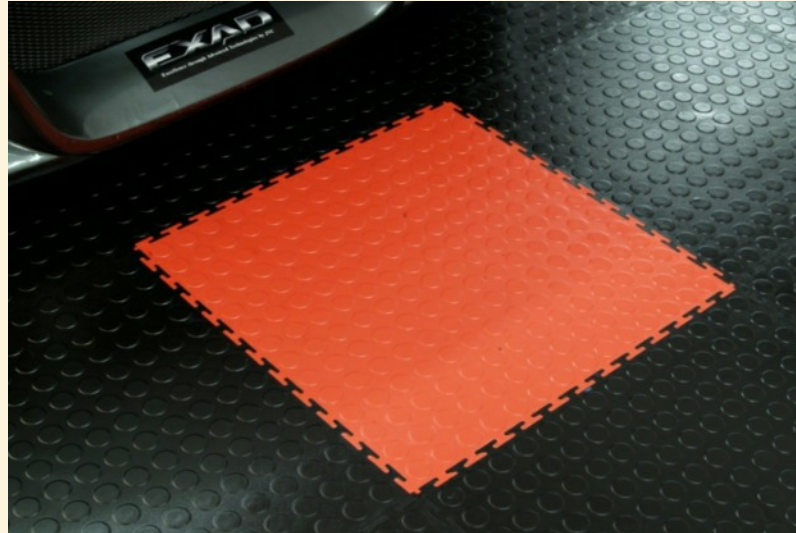

...the choice matters

Suremat

MD530

Circle Stud PVC Interlocking Tiles

www.matsdirect.co.uk

Manufactured from a high quality soft feel PVC.

The popular circle stud pattern being ideal for traffic from any direction.

The tight fitting 'T' bar edge pattern limits any movement when connected so eliminating the need for adhesion.

Very good cold to floor insulation hard wearing and durable.

Excellent for covering a worn floor area, quick and easy fit requiring no special skills or tools.

A sharp fixed blade knife and straight edge will trim the product as required.

Colours:

Thickness: mm

5

Weight/Tile (Kg- Approx):

1.2

Tile size (500mm x 500mm):

EX STOCK

MD530 Suremat Stud Pattern Tile Performance.

Lightweight.

Robust precision 'T' connection cut.

Durable and resilient.

Multi-directional anti-slip properties.

Colour Fastness

To sunlight, general cleaning and remedial treatment.