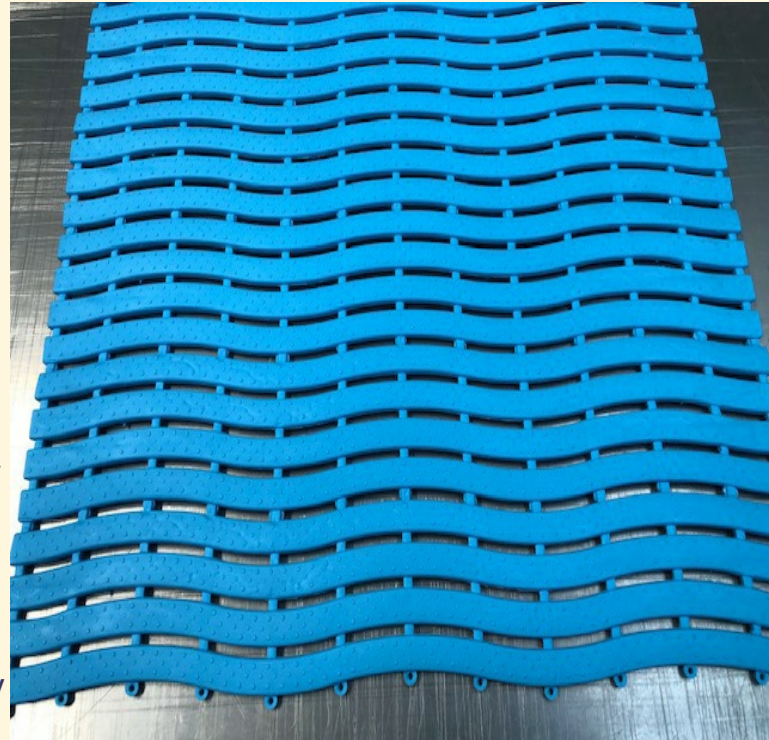

Dual wave patterned Suremat soft PVC Matting is a highly flexible connectible floor matting roll.

With alternate 90 degree angle strips to achieve a hard wearing, anti-slip soft feel aesthetically pleasing look mat.

Suitable for all wet or hygienic areas, as it will not harbour bacterial or mould growth.

Wave matting is a soft barefoot comfortable for use around swimming pools school facilities, play areas, in fact anywhere where water can gather.

The unique design of Suremat wave allows for complete drainage and thereby maintains a dry walking/standing area.

**Colours:** Dark Blue, Light Blue, Dark Grey

**Hardness:** 50 Shore A

**Tensile:** 10 Mpa

### MD534 Suremat Wave PVC Matting Performance.

Cost effective.

Extremely versatile.

Durable and resilient.

Positive safe grip.

Soft & comfortable under foot. Outstanding liquid dispersion properties.