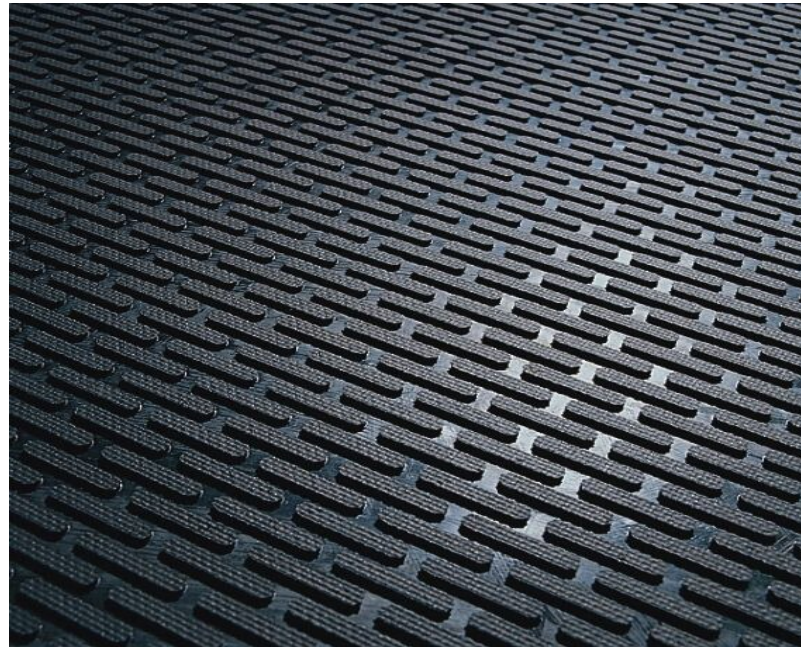

Guardian Solid Nitrile Rubber barrier door mats are perfect for indoor or outdoor use.

Surefooted and safe in all weather conditions and requiring little maintenance a real cost effective alternative to other types of barrier mats.

High quality Griptop texture with an easy to clean dust and dirt retentive surface and slip resistant rubber backing.

Integrally moulded bevelled safety edging as standard allowing excellent non-trip properties.

A superior quality rubber mat exhibiting excellent Anti-fatigue qualities.

Colour: Black
Tensile: 10.0 Mpa
Elongation: 500%
Temperature Range: -20/ + 100 Deg c
Abrasion Resistance:N/Amm3

Thickness:mm 10
Weight/M2 (Kg- Approx): 3.6
Mat size (0.85m x 0.75m): EX STOCK
Mat size (0.85m x 1.50m): EX STOCK
Mat size (0.85m x 3m): EX STOCK
Mat size (1.15m x 1.75m): EX STOCK

MD4004 Surelay Guardian Rubber Mat Performance.

Easily cleanable and hygienic.

Outstanding dust, debris and fluid retentive design Durable and resilient.

Multi-directional anti-slip properties.

Colour Fastness