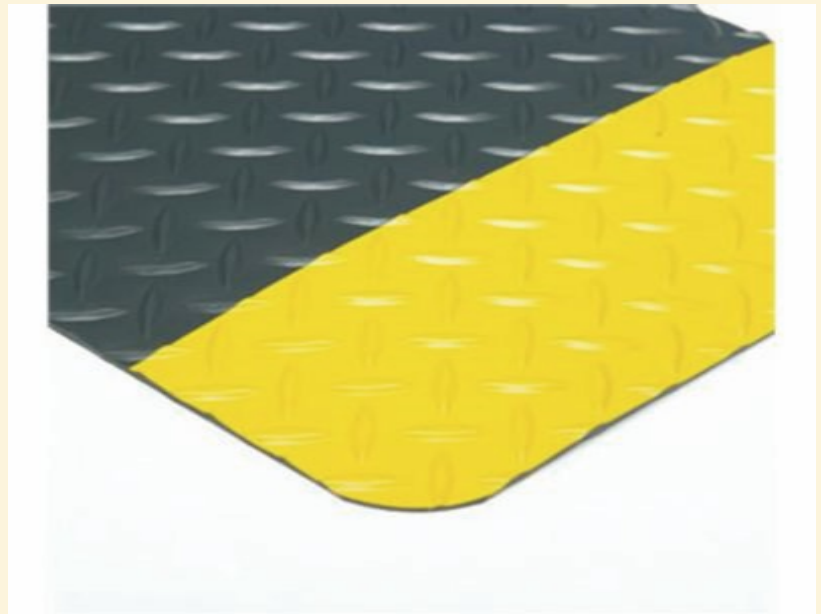

...the choice matters

www.matsdirect.co.uk

The ultimate heavy duty anti-fatigue roll matting for comfort and safety.

A cushioned foam base with a solid PVC top skin in an anti-slip star pattern chequer plate design incorporating a bevel edge for safety.

The base sponge offers excellent anti-fatigue comfort whilst the PVC skin offers Oil, Grease and Chemical resistance along with anti-slip properties.

Attractive, hygienic and highly durable.

Colour: Black/Yellow edge
Tensile: 5.0 Mpa
Elongation: 300%
Temperature Range: -20/ + 100 Deg c
Abrasion Resistance: N/Amm³

Thickness:mm 12.5
Weight/M2 (Kg- Approx): 3.6
Roll size (0.91m x 18.3m): EX STOCK

Custom Cut Mat Sizes Available

MD479 Surease Chequer Top Roll Matting Performance.

Easily cleanable and hygienic.
Durable and resilient.
Multi-directional anti-slip properties.