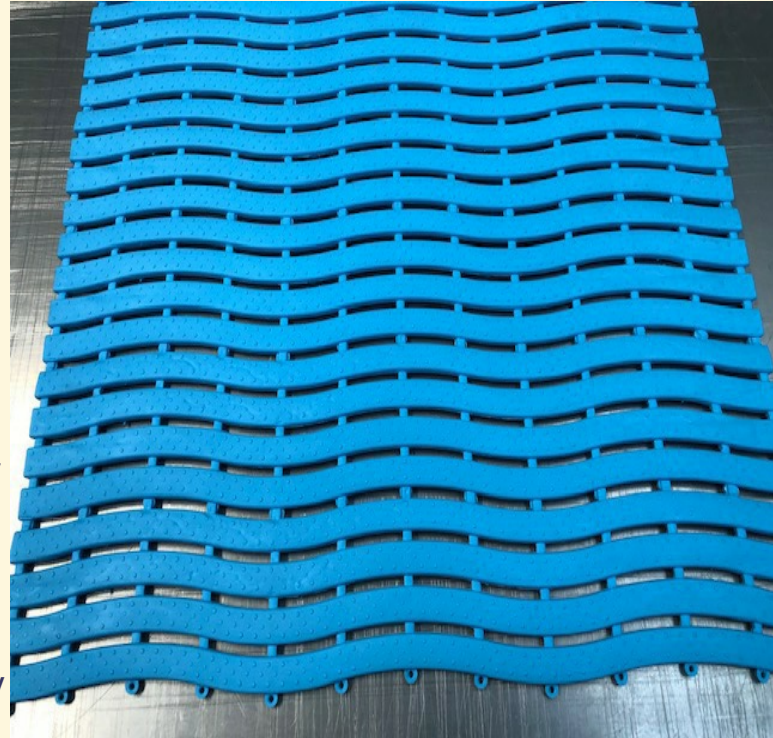

Dual wave patterned Suremat soft PVC matting is a highly flexible connectible floor matting roll.

With alternate 90 degree angle strips to achieve a hard wearing, anti-slip soft feel aesthetically pleasing look mat. Suitable for all wet or hygienic areas, as it will not harbour bacterial or mould growth.

Wave matting is a soft barefoot comfortable for use around swimming pools school facilities, play areas, in fact anywhere where water can gather.

The unique design of Surelok wave allows for complete drainage and thereby maintains a dry walking/standing area.

Colours: Dark Blue, Light Blue, Dark Grey
Hardness: 50 Shore A
Tensile: 10 Mpa
Elongation: N/A
Temperature Range: -30/+100DegC
Abrasion Resistance: N/A mm3

Thickness:mm 9.5
Weight/M2 (Kg- Approx): 2.3
Roll size (5m x 0.59m): EX STOCK

Bespoke Custom Cut Sizes & Connecting Clips Available.

MD533 Suremat Wave PVC Matting Performance.

Cost effective. Extremely versatile.
Durable and resilient. Positive safe grip.
Soft & comfortable under foot. Outstanding liquid dispersion properties.