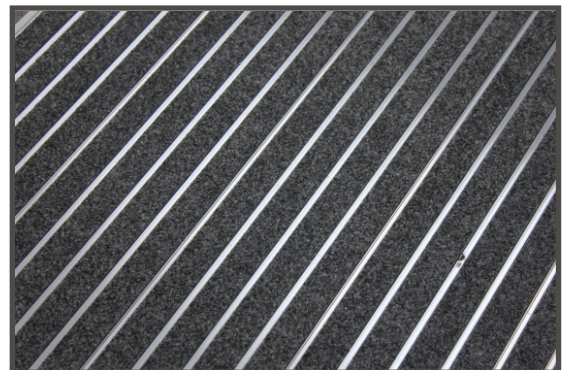

MD 7000 STRATOS

Aluminium Grid Entrance Matting

- *Robust aluminium grid construction*
- *Sound absorbing, non reflective*
- *Finishes for all applications*
- *Elegant seamless panels*
- *Matwell or surface fitting*

A closed construction design, STRATOS avoids the need to constantly lift the matting for cleaning, dealing with windblown and footborne grit with an efficient Deep Channel Grid to entrap the soilage, from where it can be simply removed by vacuum cleaning.

The system comprises a range of popular inserts to cover all aspects of internal and outdoor matting requirements.

STRATOS is manufactured in single width panels of up to 4 metres in length for a seamless appearance and can be supplied to suit any depth of recess frame. STRATOS is a suitable and ideal alternative for any matting specification.

Infill Colours include: Black, anthracite, grey, blue, green, olive, brown, beige, natural, burgundy, red, tan.