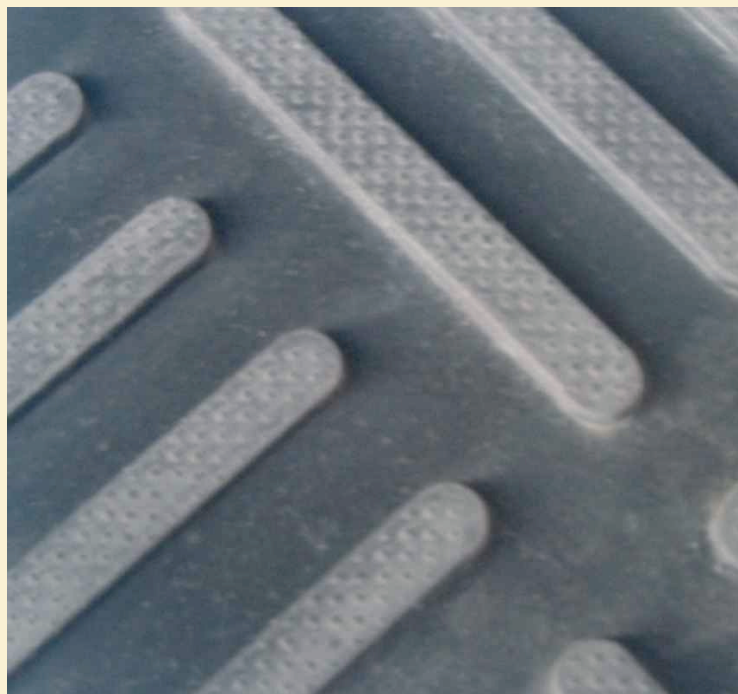

A heavy-duty moulded Rubber mat with a high relief chequer pattern design on one side and a non-slip backing on the other.

Integrally moulded bevelled non-trip safety edging as standard.

The Rubber High relief pattern allows for easy scraping of dirt, debris and moisture from feet which is collected in the recessed well.

Suretred check Rubber mats are ideal for entrances and workstations also can be used as anti fatigue mat.

**Colours:** Black  
**Hardness:** N/AShore A  
**Tensile:** N/A Mpa  
**Elongation:** N/A%  
**Temperature Range:** -20/+70DegC  
**Abrasion Resistance:** N/A mm3

### MD684 Suretred Check Bevelled Mat Performance.

Excellent dirt, debris & moisture retention.

Very Hard wearing and durable.

Positive high grip from multi-directional surface.