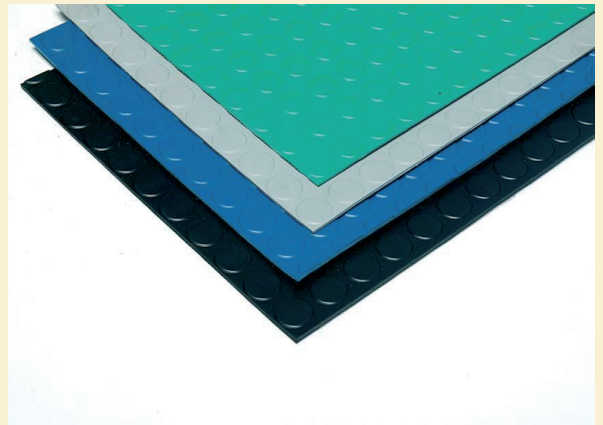

Circle MD599 Coin Pattern Rubber Roll

...the choice matters

www.matsdirect.co.uk

Circle coin pattern roll is a 3mm thick flexible Rubber stud flooring with a circular coin pattern profile finish to achieve a hard wearing, anti-slip aesthetically pleasing look.

Circle coin pattern Rubber rolls are ideal for floor areas of light medium or heavy traffic.

Offering multi purpose use in entrance areas, store rooms, work areas, corridors, medical centres, railway and bus station halls, airports, school facilities, shower rooms, bathrooms, stair cases, play areas, kitchens, garages, shop floors etc.

Colour: Mid Grey, Mid Green, Mid Blue, Black.

Hardness: 70 shore A

Tensile: 4.0 Mp

Elongation 150%

Temperature Range: -20/+70DegC

Abrasion Resistance: 200 mm3

Thickness:mm

Weight/M2 (Kg- Approx):

Roll size (10m x 1.2m):

3

4.8

EX STOCK

MD599 Circle Rubber Coin Pattern Roll Performance.

Aesthetically pleasing and decorative.

Extremely hard wearing compound.

Secure & safe underfoot and anti-slip.