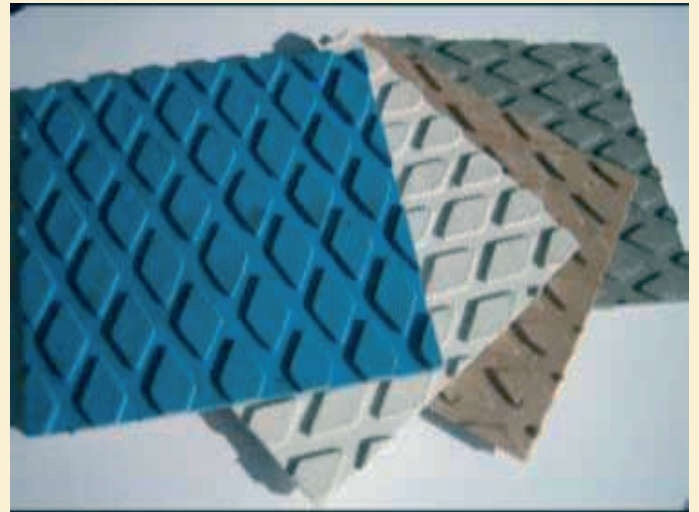

MD591 Suretred Rhombus Rubber matting

...the choice matters

www.matsdirect.co.uk

A Premium grade Rubber matting with a safe non slip pattern. Excellent anti-slip characteristics for applications involving excessive amounts of water and liquids.

Attractive and hard wearing Rhombus is ideal for steep or inclined areas especially walkways also excellent on boats, ships or any marine environments.

For use indoor or outdoor applications, can be stuck or loose laid on any stable substrates.

Colours: Black,Blue,Beige, Grey, White.

MD591 Rhombus Matting Performance.

- Aesthetically pleasing and decorative.
- Extremely hard wearing and colour fast.
- Comfortable for long standing periods.
- Secure safe underfoot and anti slip.