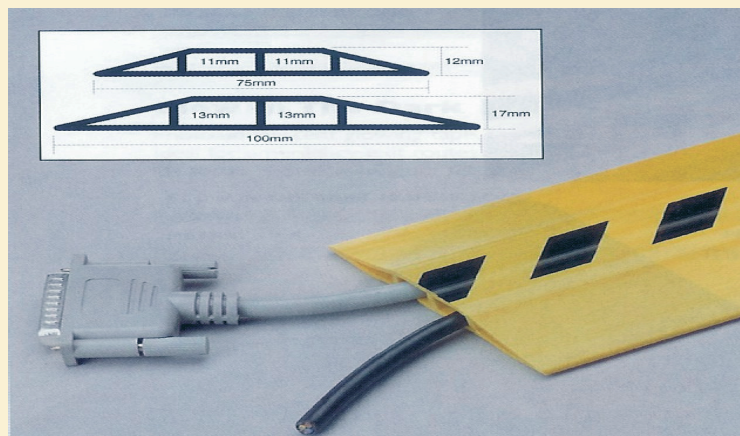

...the choice matters

www.matsdirect.co.uk

High quality PVC moulded cable protector.
Available in 2 sizes of aperture 11mm or 13mm
allowing for different sizes of cable.

Ideal for use in offices, computer rooms, laboratories, or any areas where cables run on top of an existing floor finish.

Do not use near fork lift trucks.

Helps prevent trips, falls and personal injury as well as safeguarding electrical equipment from falling damage.

Colour: Black, Black/Yellow, Grey.

Thickness: 12mm
Size (75cm X 300cm): EX STOCK
Size (100cm X 300cm): EX STOCK

MD403 PVC Cable protector Performance.

For use on hard floors or carpets

Good visibility

Excellent lay flat properties

Easily connectable

Cleaning & Maintenance.

As Required

MatsDirect UK Ltd
Unit 2 Bolholt Industrial Park
Walshaw Road
Bury, Lancashire
BL8 1PL UK