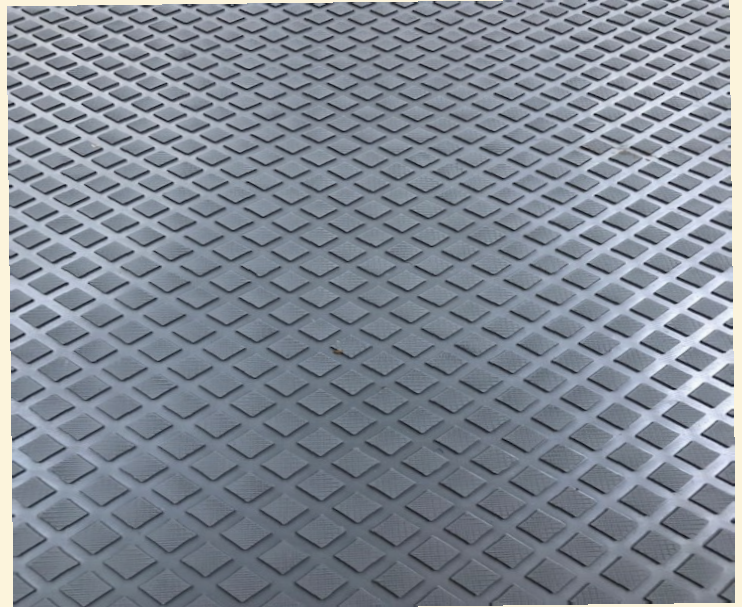

A Premium grade Rubber matting with a safe non slip pattern. Excellent anti-slip characteristics for applications involving excessive amounts of water and liquids.

Attractive and hard wearing Rhombus is ideal for steep or inclined areas especially walkways also excellent on boats, ships or any marine environments.

For use indoor or outdoor applications, can be stuck or loose laid on any stable substrates.

Hardness:	70
Density SG:	1.4
Tensile Strength:	4.0Mpa
Elongation:	150%
Abrasion Resistance	200mm3
Temperature Range	-20/+70degrees C

<b>Thickness:(mm)</b>	3.5
<b>Roll size (10m x 1m):</b>	EX STOCK
<b>Weight/ M2 (kgs- appx):</b>	3.4
<b>Colours:</b>	Black, Blue, Grey

**Custom Cut Sizes Available**

### **MD591 Suretred Rhombus Matting Performance.**

Aesthetically pleasing and decorative. Extremely hard wearing and colour fast. Comfortable for long standing periods. Secure safe underfoot and anti slip.