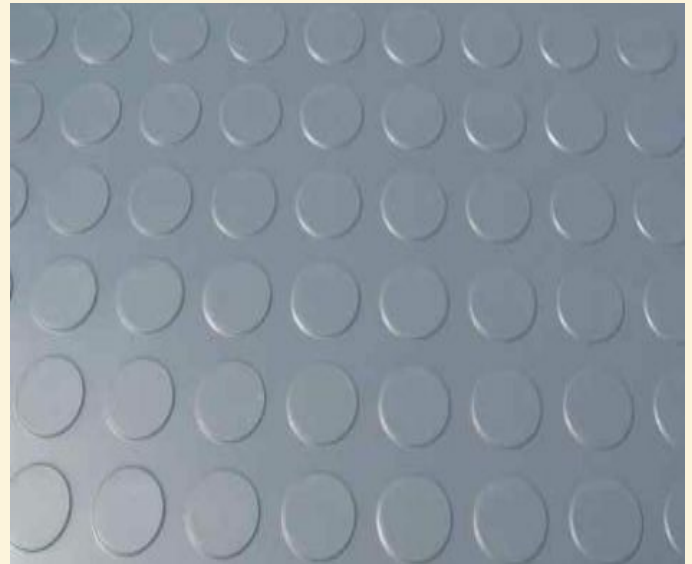

Suretred MD599
Coin Pattern Rubber Matting

...the choice matters

www.matsdirect.co.uk

Circle coin pattern roll is a 3mm thick flexible Rubber stud flooring with a circular coin pattern profile finish to achieve a hard wearing, anti-slip aesthetically pleasing look.

Circle coin is ideal for floor areas of light medium or heavy traffic.

Offering multi purpose use in entrance areas, store rooms, work areas, corridors, medical centres, railway and bus station halls, airports, school facilities, shower rooms, bathrooms, stair cases, play areas, kitchens, garages, shop floors etc.

Colour:	Grey, Black.	Thickness:mm	3
Hardness:	70 shore A	Weight/M2 (Kg- Approx):	4.8
Tensile:	4.0 Mp	Roll size (10m x 1.2m):	EX STOCK
Elongation	150%		
Temperature Range:	-20/+70DegC		
Abrasion Resistance:	200 mm3		

MD599 Suretred Coin Pattern Matting Performance.

- Aesthetically pleasing and decorative.
- Extremely hard wearing compound.
- Secure & safe underfoot and anti-slip.

Colour Fastness

To sunlight, general cleaning and remedial treatment