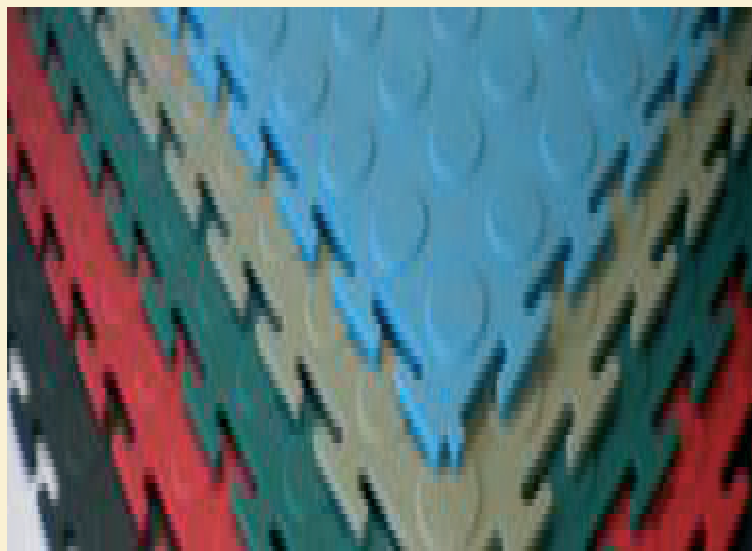

# MatsDirect<sup>UK LTD</sup>

...the choice matters

**PVC Circle Stud MD530  
Interlocking Tile**

[www.matsdirect.co.uk](http://www.matsdirect.co.uk)

Manufactured from a high quality soft feel PVC.

The popular circle stud pattern being ideal for traffic from any direction.

The tight fitting 'T' bar edge pattern limits any movement when connected so eliminating the need for adhesion.

Very good cold to floor insulation hard wearing and durable.

Excellent for covering a worn floor area, quick and easy fit requiring no special skills or tools.

A sharp fixed blade knife and straight edge will trim the product as required.

**Colours:** Black/Red/Green/Grey/Blue

**Thickness:mm** 4.5  
**Weight/Tile (Kg- Approx):** 1.1  
**Tile size (457mm x 457mm):** EX STOCK

## **MD530 Circular Stud Tile Performance.**

Lightweight.

Robust precision 'T' connection cut.

Durable and resilient.

Multi-directional anti-slip properties.