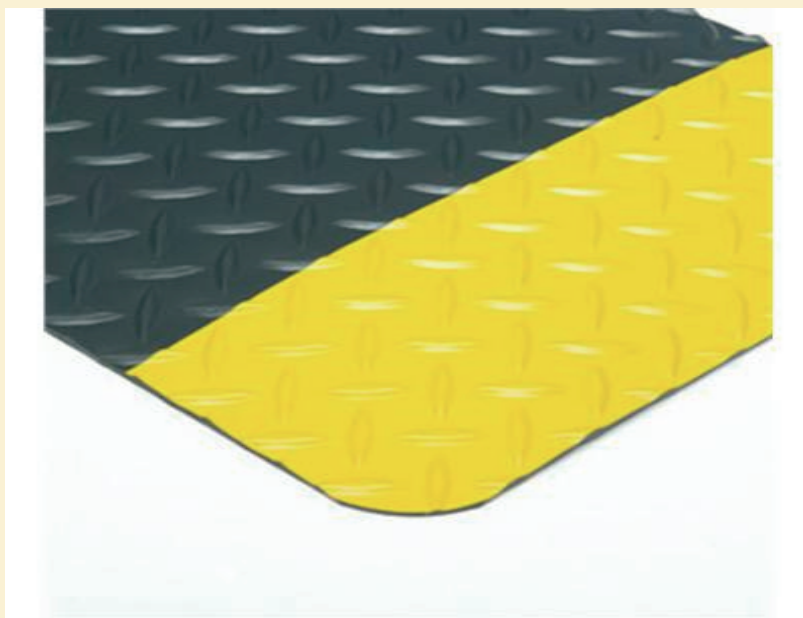

MatsDirect^{UK LTD}

...the choice matters

Suretred MD479
Chequer Top PVC Roll Matting
www.matsdirect.co.uk

The ultimate heavy duty anti-fatigue roll matting for comfort and safety.

A cushioned foam base with a solid PVC top skin in an anti-slip star pattern chequer plate design incorporating a bevel edge for safety.

The base sponge offers excellent anti-fatigue comfort whilst the PVC skin offers Oil, Grease and Chemical resistance along with anti-slip properties.

Attractive, hygienic and highly durable.

Colour: Black/Yellow edge
Tensile: 5.0 Mpa
Elongation: 300%
Temperature Range: -20/ + 100 Deg c
Abrasion Resistance: N/Amm3

Thickness:mm 12.5
Weight/M2 (Kg- Approx): 3.6
Roll size (0.91m x 18.3m): EX STOCK

Custom Cut Mat Sizes Available

MD479 Suretred Chequer Top Roll Matting Performance.

Easily cleanable and hygienic.

Durable and resilient.

Multi-directional anti-slip properties.

Colour Fastness

To sunlight, general cleaning and remedial treatment

Cleaning and Maintenance Daily:

Wash down with powered water and detergent with a brush is ideal.