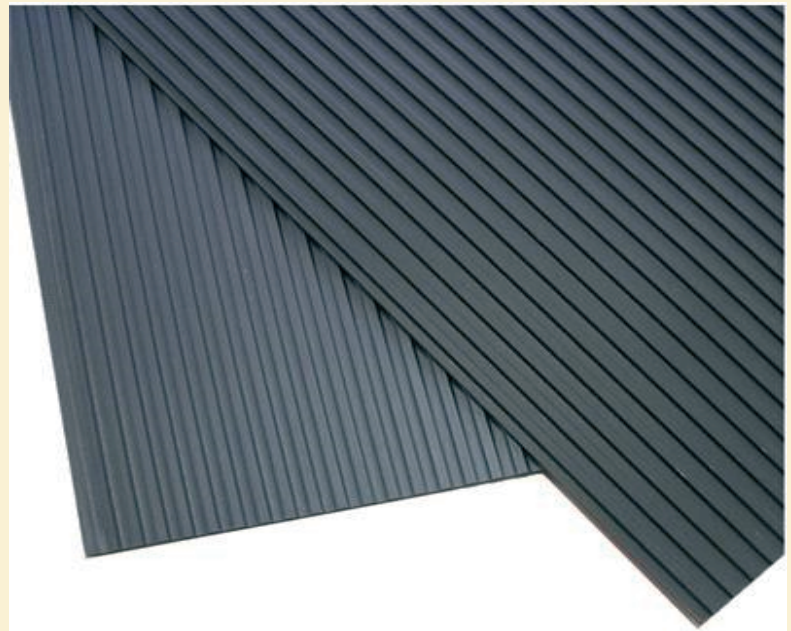

# MatsDirect<sup>UK LTD</sup>

...the choice matters

Suretred MD669  
Surerib PVC Roll Matting  
[www.matsdirect.co.uk](http://www.matsdirect.co.uk)

A Premium grade PVC runner roll matting

With a square rib pattern on both one side and a plain smooth finish on the other side.

Superb Chemical, Oil and Grease Resistance will not harbour bacterial growth.

Tough durable, lightweight this product is ideal for general purpose usage including work stations, bar areas and walkways.

### MD669 Suretred Surerib Roll Matting Performance.

Easily cleanable and hygienic.

Durable and resilient.

Fluted anti-slip properties.