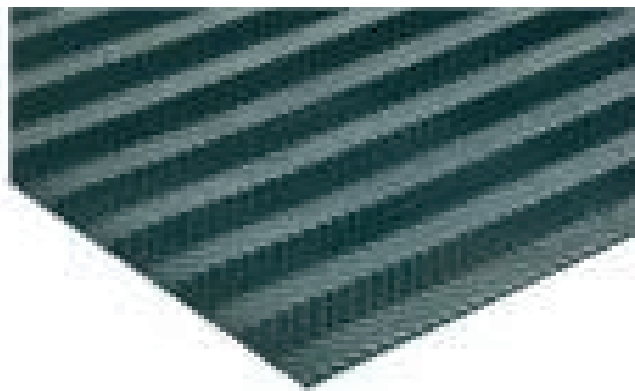

...the choice matters

www.matsdirect.co.uk

General purpose SBR synthetic/natural Rubber matting. Rope pattern low relief design surface offers anti-slip characteristics from any direction of approach and relatively easy cleaning. Aesthetically pleasing, hard wearing Rubber flooring ideal for many applications in a wide variety of environments.

Sure tred rope Rubber matting can be stuck directly over existing hard flooring in most cases and also ideally suited for loose lay applications for walkways, treadmats, runners and general purpose industrial and commercial areas.

Colours:	Black	Thickness:(mm)	3
Hardness:	65 shore A	Roll size (10m x 1.2m):	EX STOCK
Tensile:	3.0 Mp	Weight/ M2 (kgs- appx):	3.5 @ 3mm
Elongation	150%		
Temperature Range:	-20/+70 Deg C		
Abrasion Resistance:	325 mm3		

MD598 Rope Matting Performance.

Outstanding soil retention and moisture dispersion properties

Extremely hard working Rubber mats

Positive safe grip from multidirectional pattern

Colour Fastness

To sunlight, general cleaning and remedial treatment