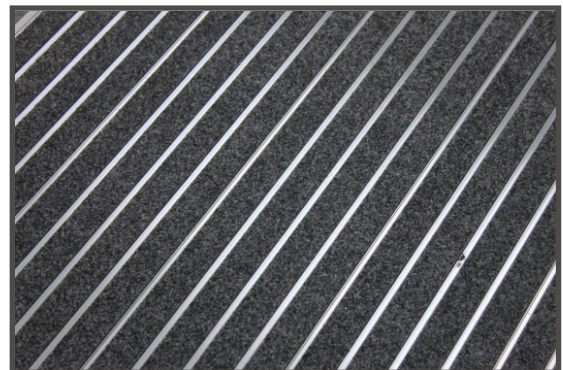

MD7000 STRATOS

Aluminium Grid Entrance Matting

- **Robust aluminium grid construction**
- **Sound absorbing, non reflective**
- **Finishes for all applications**
- **Elegant seamless panels**
- **Matwell or surface fitting**

STRATOS is out front at many leading High Street facilities. Its clean lines and elegant appearance make it an easy choice for any commercial installation. STRATOS provides a compelling alternative wherever aluminium grid matting is preferred.

A closed construction design, STRATOS avoids the need to constantly lift the matting for cleaning, dealing with windblown and footborne grit with an efficient Deep Channel Grid to entrap the soilage, from where it can be simply removed by vacuum cleaning.

The system comprises a range of popular inserts to cover all aspects of internal and outdoor matting requirements.

STRATOS is manufactured in single width panels of up to 4 metres in length for a seamless appearance and can be supplied to suit any depth of recess frame. STRATOS is a suitable and ideal alternative for any matting specification.

Frames: Available in aluminium, brass or stainless steel. Straight lengths or notched profiles for site adjustment to curves. Choice of ramp and threshold profile for surface fitment are also available.