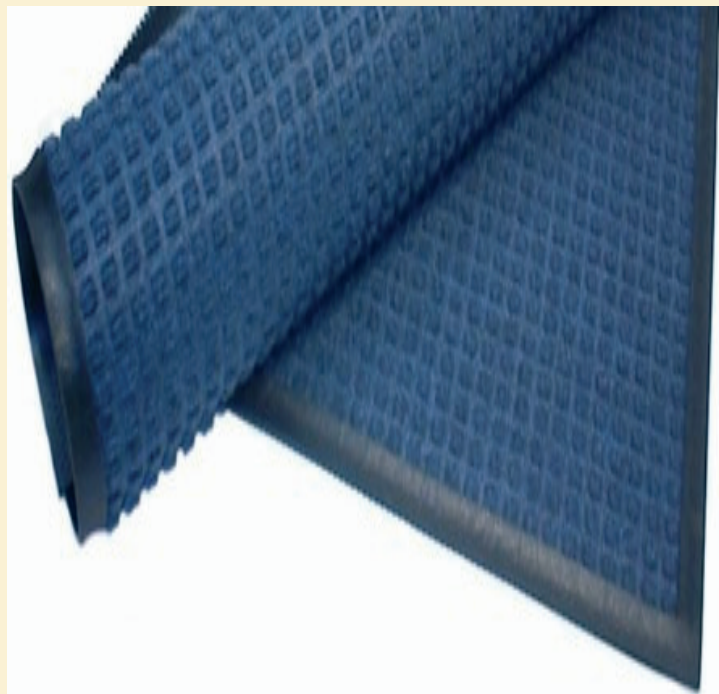

# MatsDirect<sup>UK LTD</sup>

...the choice matters

Soppermat Interior/Exterior MD4002  
Barrier/Dust Control Matting

[www.matsdirect.co.uk](http://www.matsdirect.co.uk)

Soppermats are manufactured from Polypropylene and SBR Rubber to create a dust control barrier floor mat which is fully washable and have a bevelled Rubber safety edge to all four sides.

Solution dyed Polypropylene fabric woven into a dirt and water retention waffle design.

With 5 common colour options giving the Soppermat barrier floor mat product the Opportunity to blend or contrast with any interior/exterior colour design.

A cost conscious solution for a permanent or temporary indoor/outdoor mat in light, medium or heavy traffic door entrance areas.

<b>Thickness:mm</b>	10
<b>Weight/M2 (Kg- Approx):</b>	4.6
<b>Mat Size:cm</b>	85 X 60, 85 X 120, 85 X 150. 115 X 175, 115 X 240.

#### **MD4002 Soppermat Matting Performance.**

Holds up to 0.8Kg/M2 of dry dust or 4.5 Litres of Water/M2.

Aesthetically pleasing and decorative.

Extremely hard wearing with bevel edge for anti-trip.