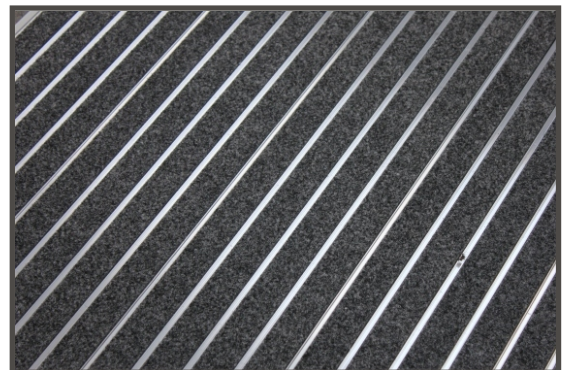

MD 7000 STRATOS

Aluminium Grid Entrance Matting

- **Robust aluminium grid construction**
- **Sound absorbing, non reflective**
- **Finishes for all applications**
- **Elegant seamless panels**
- **Matwell or surface fitting**

A closed construction design, STRATOS avoids the need to constantly lift the matting for cleaning, dealing with windblown and footborne grit with an efficient Deep Channel Grid to entrap the soilage, from where it can be simply removed by vacuum cleaning.

The system comprises a range of popular inserts to cover all aspects of internal and outdoor matting requirements.

STRATOS is manufactured in single width panels of up to 4 metres in length for a seamless appearance and can be supplied to suit any depth of recess frame. STRATOS is a suitable and ideal alternative for any matting specification.

Infill Colours include: Black, anthracite, grey, blue, green, olive, brown, beige, natural, burgundy, red, tan.