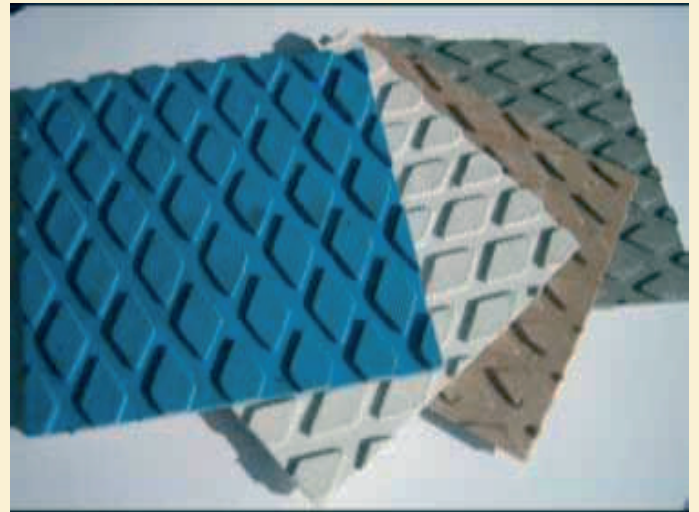

MD591 Suretred Rhombus Rubber matting

...the choice matters

www.matsdirect.co.uk

A Premium grade Rubber matting with a safe non slip pattern. Excellent anti-slip characteristics for applications involving excessive amounts of water and liquids.

Attractive and hard wearing Rhombus is ideal for steep or inclined areas especially walkways also excellent on boats, ships or any marine environments.

For use indoor or outdoor applications, can be stuck or loose laid on any stable substrates.

Colours:

Black, Blue,
Beige, Grey,
White.

Thickness:(mm)

3.5

Roll size (10m x 1m):

EX STOCK

Weight/ M2 (kgs- appx):

3.4

MD591 Rhombus Matting Performance.

Aesthetically pleasing and decorative.

Extremely hard wearing and colour fast.

Comfortable for long standing periods.

Secure safe underfoot and anti slip.

Colour Fastness