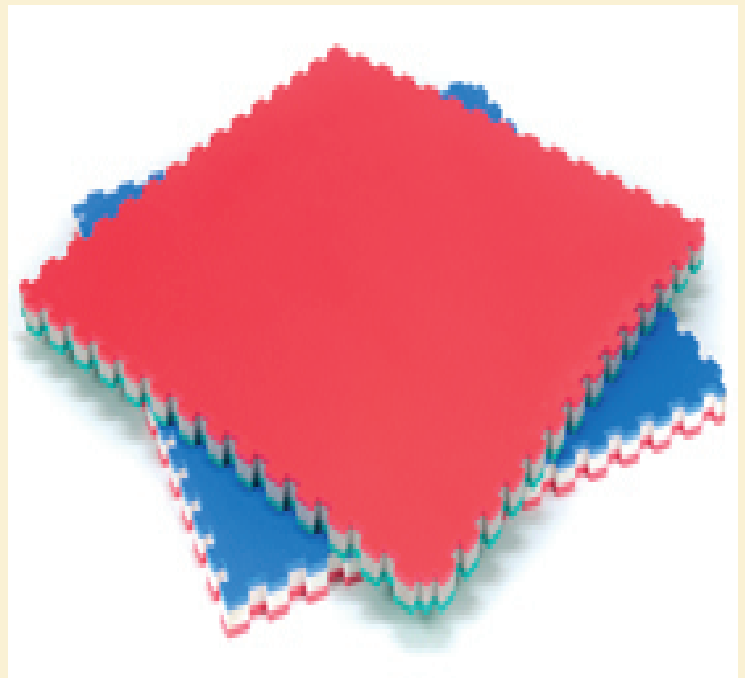

# MatsDirect<sup>UK LTD</sup>

...the choice matters

Judo Ju-Jitsu

MD6006

Tatami Interlocking Tile Mat

[www.matsdirect.co.uk](http://www.matsdirect.co.uk)

Manufactured from closed-cell bidensity polyethylene.  
Judo Ju-Jitsu Tatami mats with a rice-straw anti-slip embossing finish. Water-jet puzzle precision cut.  
Fire resistant (M3/M4)

Washable, impermeable, anti-fungal, antibacterial and hypo-allergenic.

Being reversible, these tatami mats allows for the creation of fighting areas with different shapes and dimensions by using just one tile.

These Judo & Ju-Jitsu tatami mats are recommended by the WJJKO. World Ju-Jitsu Kobudo Organization.

MD6004 tile is ideal to be used for both indoor and outdoor activities.

**Colour:** Red/Grey/Green Standard  
Red/White/Blue

## MD6005 Tatmi Basic Performance.

Lightweight.

Robust precision puzzle cut.

Durable and resilient.

Multi-directional anti-slip properties.