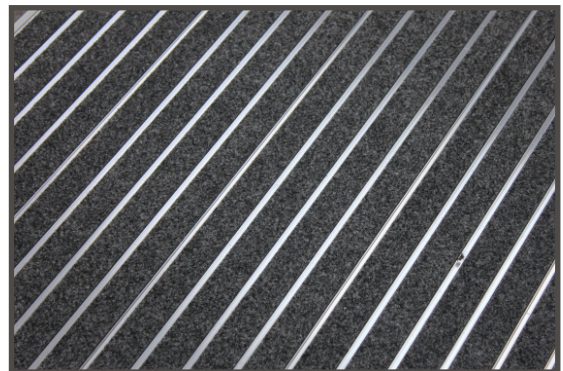

MD 7000 STRATOS Aluminium Grid Entrance Matting

- **Robust aluminium grid construction**
- **Sound absorbing, non reflective**
- **Finishes for all applications**
- **Elegant seamless panels**
- **Matwell or surface fitting**

STRATOS is out front at many leading High Street facilities. Its clean lines and elegant appearance make it an easy choice for any commercial installation. STRATOS provides a compelling alternative wherever aluminium grid matting is preferred.

A closed construction design, STRATOS avoids the need to constantly lift the matting for cleaning, dealing with windblown and footborne grit with an efficient Deep Channel Grid to entrap the soilage, from where it can be simply removed by vacuum cleaning.

The system comprises a range of popular inserts to cover all aspects of internal and outdoor matting requirements.

STRATOS is manufactured in single width panels of up to 4 metres in length for a seamless appearance and can be supplied to suit any depth of recess frame. STRATOS is a suitable and ideal alternative for any matting specification.

Frames: Available in aluminium, brass or stainless steel. Straight lengths or notched profiles for site adjustment to curves. Choice of ramp and threshold profile for surface fitment are also available.

Infill Colours include: Black, anthracite, grey, blue, green, olive, brown, beige, natural, burgundy, red, tan.