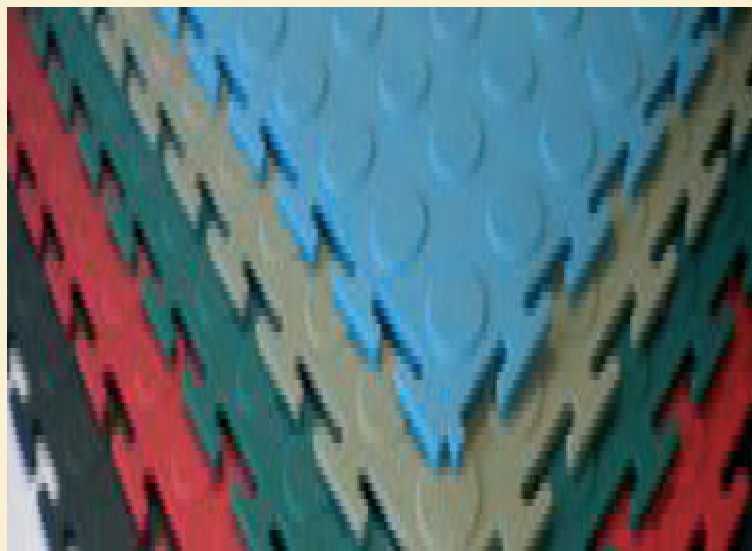

MatsDirect^{UK LTD}

...the choice matters

**PVC Circle Stud MD530
Interlocking Tile**

www.matsdirect.co.uk

Manufactured from a high quality soft feel PVC.

The popular circle stud pattern being ideal for traffic from any direction.

The tight fitting 'T' bar edge pattern limits any movement when connected so eliminating the need for adhesion.

Very good cold to floor insulation hard wearing and durable.

Excellent for covering a worn floor area, quick and easy fit requiring no special skills or tools.

A sharp fixed blade knife and straight edge will trim the product as required.

Colours: Black/Red/Green/Grey/Blue

Thickness:mm 4.5
Weight/Tile (Kg- Approx): 1.1
Tile size (457mm x 457mm): EX STOCK

MD530 Circular Stud Tile Performance.

Lightweight.

Robust precision 'T' connection cut.

Durable and resilient.

Multi-directional anti-slip properties.

Colour Fastness

To sunlight, general cleaning and remedial treatment.

Cleaning and Maintenance Daily: